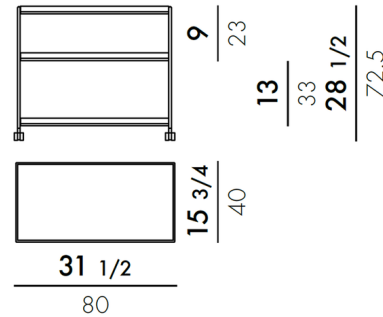

By Kartell

Description

Get organized with the Trays Trolley. Available in an array of vibrant hues, this sleek cart features three large shelves on wheels. Use as a drink cart, a place to display mementos, or even a place to store crafting items.

Shown in green

4425

Specifications

COLOR	N/A
BODY FINISH	Green
WATTAGE	N/A
DIMMER	N/A
DIMENSIONS	15.75"W x 28.54"H x 31.5"D
BULB	N/A

CLICK TO VIEW PRODUCT

Notes: