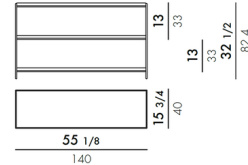

Lightology

lightology.com
866-954-4489
06-01-26

Project: _____
Company: _____
Location: _____ Fixture Type: _____
SPEC #: **KRL1547031**
Approved On: _____ Approved By: _____

Trays Bookshelf By Kartell

Description

Get organized with the Trays Bookshelf. Available in an array of vibrant hues, this sleek shelf features three large shelves with a sturdy steel frame. Use as a bookshelf, a place to display mementos, or even a spot to store crafting items.

4429

4419

Specifications

COLOR	.....	N/A
BODY FINISH	.....	Burgundy
WATTAGE	.....	N/A
DIMMER	.....	N/A
DIMENSIONS	.....	55.12"W x 32.5"H x 15.75"D
BULB	.....	N/A

CLICK TO VIEW PRODUCT

Notes: