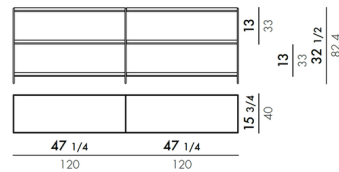

### Description

Get organized with the Trays Bookshelf. Available in an array of vibrant hues, this sleek shelf features three large shelves with a sturdy steel frame. Use as a bookshelf, a place to display mementos, or even a spot to store crafting items.

### Specifications

COLOR	.....	N/A
BODY FINISH	.....	Burgundy
WATTAGE	.....	N/A
DIMMER	.....	N/A
DIMENSIONS	.....	55.12"W x 32.5"H x 15.75"D
BULB	.....	N/A

CLICK TO VIEW PRODUCT

Notes: