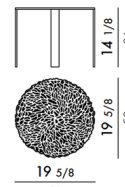

Description

The T Side Table the perfect addition to a deck or outdoor lounge area. Echoing a swirling pile of leaves, the tabletop features an intricate organic, cutout pattern that adds rich depth. Use alone or pair with various heights for a dynamic visual.

Shown in green

8500

8501

8502

Specifications

COLOR	N/A
BODY FINISH	Green
WATTAGE	N/A
DIMMER	N/A
DIMENSIONS	19.69"W x 17.32"H
BULB	N/A

CLICK TO VIEW PRODUCT

Notes: