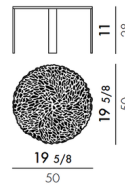

Lightology

lightology.com
866-954-4489
05-19-26

Project: _____

Company: _____

Location: _____ Fixture Type: _____

SPEC #: **KRL1547039**

Approved On: _____ Approved By: _____

T Side Table By Kartell

Description

The T Side Table the perfect addition to a deck or outdoor lounge area. Echoing a swirling pile of leaves, the tabletop features an intricate organic, cutout pattern that adds rich depth. Use alone or pair with various heights for a dynamic visual.

Shown in green

8500

8501

8502

Specifications

COLOR	N/A
BODY FINISH	Green
WATTAGE	N/A
DIMMER	N/A
DIMENSIONS	19.69"W x 17.32"H
BULB	N/A

CLICK TO VIEW PRODUCT

Notes: