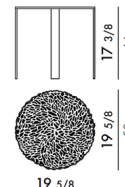

Shown in green

8500

8501

8502

Specifications

COLOR	N/A
BODY FINISH	Green
WATTAGE	N/A
DIMMER	N/A
DIMENSIONS	19.69"W x 17.32"H
BULB	N/A

CLICK TO VIEW PRODUCT

Notes: