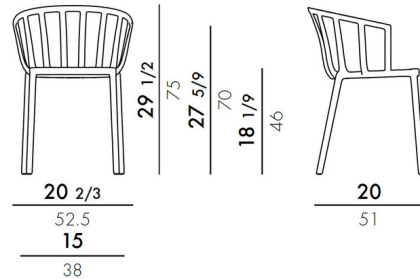

Lightology

lightology.com
866-954-4489
05-18-26

Project: _____

Company: _____

Location: _____ Fixture Type: _____

SPEC #: **KRL1547042**

Approved On: _____ Approved By: _____

Venice Chair - Set of 2

Shown in rusty orange

Specifications

COLOR	N/A
BODY FINISH	Rusty Orange
WATTAGE	N/A
DIMMER	N/A
DIMENSIONS	20.67"W x 29.53"H x 20.08"D
BULB	N/A

CLICK TO VIEW PRODUCT

Notes: