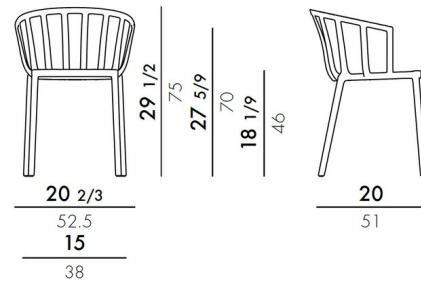

Shown in blue

Specifications

COLOR	N/A
BODY FINISH	Blue
WATTAGE	N/A
DIMMER	N/A
DIMENSIONS	20.67"W x 29.53"H x 20.08"D
BULB	N/A

CLICK TO VIEW PRODUCT

Notes: