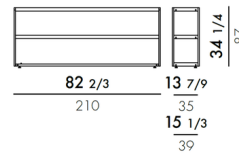

Shown in light wood

4434

4435

Specifications

COLOR	N/A
BODY FINISH	Light Wood
WATTAGE	N/A
DIMMER	N/A
DIMENSIONS	82.68"W x 34.25"H x 15.35"D
BULB	N/A

CLICK TO VIEW PRODUCT

Notes: