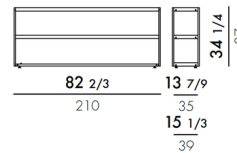

Lightology

lightology.com
866-954-4489
05-21-26

Project: _____

Company: _____

Location: _____ Fixture Type: _____

SPEC #: **KRL1547050**

Approved On: _____ Approved By: _____

Wisewise Bookshelf

By Kartell

Description

The WiseWise Bookshelf is an innovative system of wood storage shelves. These architectural pieces offer adaptable storage, ready for use as bookcases, console tables, or even coffee tables. Add the Wisewise Cubo bins to customize the each shelf for your space.

Shown in light wood

4434

4435

Specifications

COLOR	N/A
BODY FINISH	Light Wood
WATTAGE	N/A
DIMMER	N/A
DIMENSIONS	82.68"W x 34.25"H x 15.35"D
BULB	N/A

CLICK TO VIEW PRODUCT

Notes: