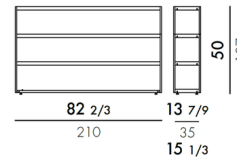

### Specifications

COLOR	N/A
BODY FINISH	Light Wood
WATTAGE	N/A
DIMMER	N/A
DIMENSIONS	82.68"W x 34.25"H x 15.35"D
BULB	N/A

CLICK TO VIEW PRODUCT

Notes: