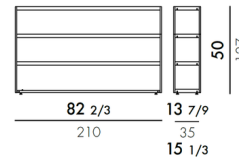

Shown in light wood

4434

4435

Specifications

COLOR	N/A
BODY FINISH	Light Wood
WATTAGE	N/A
DIMMER	N/A
DIMENSIONS	82.68"W x 34.25"H x 15.35"D
BULB	N/A

CLICK TO VIEW PRODUCT

Notes: