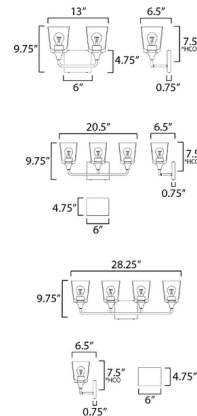

Shown in black / clear

Specifications

COLOR	Clear
BODY FINISH	Black
WATTAGE	18W
DIMMER	Standard 120V
DIMENSIONS	13"W x 9.75"H x 6.5"D
BULB NOT INCLUDED	2 x Edison ST-Shape/Medium (E26)/9W/120V LED
COUNTRY OF ORIGIN	China