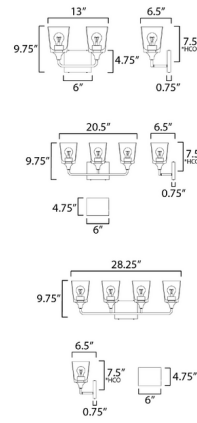

### Specifications

COLOR	Clear
BODY FINISH	Black
WATTAGE	18W
DIMMER	Standard 120V
DIMENSIONS	13"W x 9.75"H x 6.5"D
BULB NOT INCLUDED	2 x Edison ST-Shape/Medium (E26)/9W/120V LED
COUNTRY OF ORIGIN	China