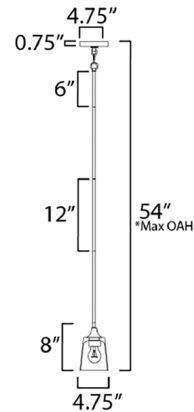

Specifications

COLOR Clear
BODY FINISH Satin Nickel
WATTAGE 9W
DIMMER Standard 120V
DIMENSIONS 4.75"W x 8"H
BULB NOT INCLUDED 1 x Edison ST-Shape/Medium (E26)/9W/120V LED
COUNTRY OF ORIGIN China

Technical Information

PRODUCT DIMENSIONS (1) 6" (3) 12" Stem Kit Included

Shown in satin nickel / clear

CLICK TO VIEW PRODUCT

Notes: