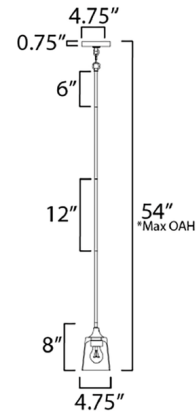

### Specifications

COLOR	Clear
BODY FINISH	Satin Nickel
WATTAGE	9W
DIMMER	Standard 120V
DIMENSIONS	4.75"W x 8"H
BULB NOT INCLUDED	1 x Edison ST-Shape/Medium (E26)/9W/120V LED
COUNTRY OF ORIGIN	China

### Technical Information

PRODUCT DIMENSIONS . . . . . (1) 6" (3) 12" Stem Kit Included

CLICK TO VIEW PRODUCT

Notes: