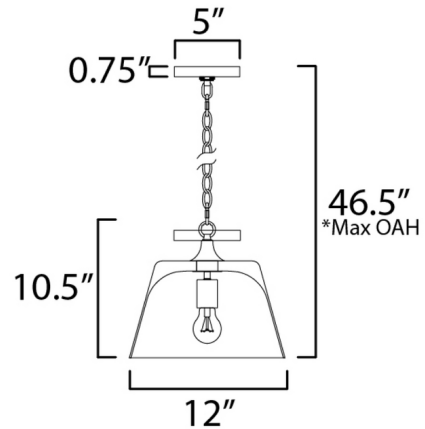

Specifications

COLOR Clear
BODY FINISH Natural Aged Brass
WATTAGE 9W
DIMMER Standard 120V
DIMENSIONS 12"W x 10.5"H
BULB NOT INCLUDED 1 x G25/Medium (E26)/9W/120V LED
COUNTRY OF ORIGIN China

Technical Information

PRODUCT DIMENSIONS (1) 6" (3) 12" Stem Kit Included

Shown in natural aged brass / clear

CLICK TO VIEW PRODUCT

Notes: