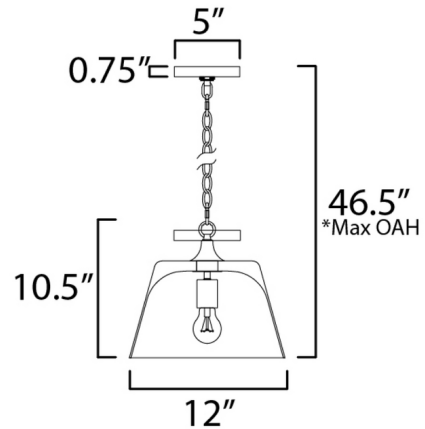

Specifications

COLOR Clear
 BODY FINISH Natural Aged Brass
 WATTAGE 9W
 DIMMER Standard 120V
 DIMENSIONS 12"W x 10.5"H
 BULB NOT INCLUDED 1 x G25/Medium (E26)/9W/120V LED
 COUNTRY OF ORIGIN China

Technical Information

PRODUCT DIMENSIONS (1) 6" (3) 12" Stem Kit Included

Shown in natural aged brass / clear

CLICK TO VIEW PRODUCT

Notes: