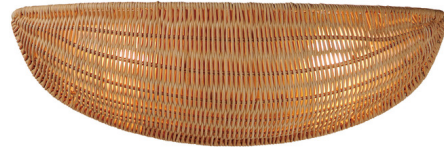

Lightology

lightology.com
866-954-4489
04-25-26

Project: _____

Company: _____

Location: _____ Fixture Type: _____

SPEC #: **MAX1547145**

Approved On: _____ Approved By: _____

Bower Wall Sconce By Maxim Lighting

Description

Drawing inspiration from nature's winged architects, softly curved natural rattan echos the woven beauty of birds' nests. Light filters warmly through the organic shade, framed by refined Natural Aged Brass metalwork. Bower balances natural texture with graceful structure, bringing elevated biophilic warmth to both casual and curated spaces. Triac or ELV dimming.

Shown in natural aged brass / rattan

Specifications

COLOR	Rattan
BODY FINISH	Natural Aged Brass
WATTAGE	14W
DIMMER	Standard 120V
DIMENSIONS	17.75"W x 5.5"H x 5.5"D
BULB NOT INCLUDED	2 x B10/Candelabra (E12)/7W/120V LED
COUNTRY OF ORIGIN	China