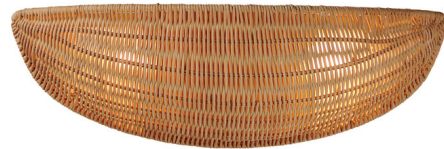

## Bower Wall Sconce By Maxim Lighting

### Description

The Bower Wall Sconce draws inspiration from nature's winged architects; its softly curved natural rattan echo the woven beauty of birds' nests. Light filters warmly through the organic shade, framed by refined Natural Aged Brass metalwork. Bower balances natural texture with graceful structure, bringing elevated biophilic warmth to both casual and curated spaces. Triac or ELV dimming.

Shown in natural aged brass / rattan