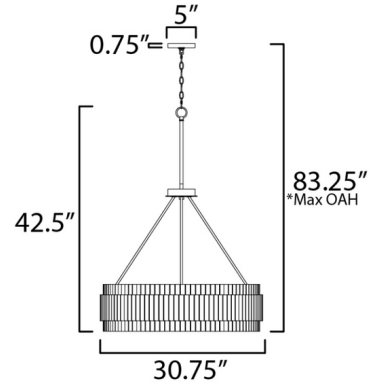

Shown in ecru

Specifications

COLOR	N/A
BODY FINISH	Ecru
WATTAGE	27W
DIMMER	Standard 120V
DIMENSIONS	24"W x 39"H
BULB NOT INCLUDED	3 x G25/Medium (E26)/9W/120V LED
COUNTRY OF ORIGIN	China

CLICK TO VIEW PRODUCT