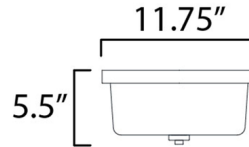

Shown in satin nickel / clear

Specifications

COLOR	Clear
BODY FINISH	Satin Nickel
WATTAGE	18W
DIMMER	Standard 120V
DIMENSIONS	11.75"W x 5.5"H
BULB NOT INCLUDED	2 x A19/Medium (E26)/9W/120V LED

CLICK TO VIEW PRODUCT