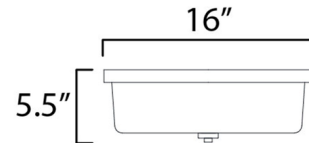

Shown in satin nickel / clear

Specifications

COLOR	Clear
BODY FINISH	Satin Nickel
WATTAGE	18W
DIMMER	Standard 120V
DIMENSIONS	11.75"W x 5.5"H
BULB NOT INCLUDED	2 x A19/Medium (E26)/9W/120V LED

CLICK TO VIEW PRODUCT