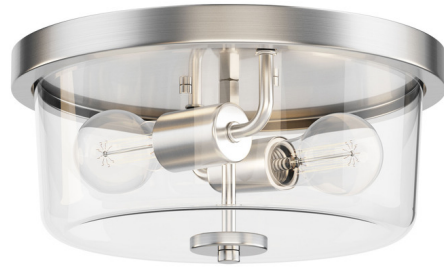

Lightology

lightology.com
866-954-4489
04-28-26

Project: _____

Company: _____

Location: _____ Fixture Type: _____

SPEC #: **MAX1547283**

Approved On: _____ Approved By: _____

Fuller Ceiling Light By Maxim Lighting

Description

Clean, confident, and versatile, Fuller pairs coordinating pendants and flush mounts to bring tailored simplicity to everyday spaces. A softly diffused glass drum is framed by crisp metal detailing for a balanced look that feels both modern and familiar. The design provides flexible solutions for kitchens, halls, and bedrooms. Streamlined silhouettes and timeless appeal deliver dependable style with metropolitan polish. Triac or ELV dimming.

Shown in satin nickel / clear

Specifications

COLOR	Clear
BODY FINISH	Satin Nickel
WATTAGE	18W
DIMMER	Standard 120V
DIMENSIONS	11.75"W x 5.5"H
BULB NOT INCLUDED	2 x A19/Medium (E26)/9W/120V LED

CLICK TO VIEW PRODUCT