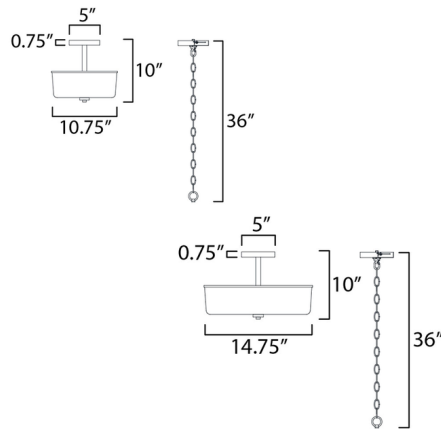

Lightology

lightology.com
866-954-4489
04-25-26

Project: _____

Company: _____

Location: _____ Fixture Type: _____

SPEC #: **MAX1547292**

Approved On: _____ Approved By: _____

Fuller Convertible Semi Flush Ceiling Light By Maxim Lighting

Description

Clean, confident, and versatile, Fuller pairs coordinating pendants and flush mounts to bring tailored simplicity to everyday spaces. A softly diffused glass drum is framed by crisp metal detailing for a balanced look that feels both modern and familiar. The design provides flexible solutions for kitchens, halls, and bedrooms. Streamlined silhouettes and timeless appeal deliver dependable style with metropolitan polish. Triac or ELV dimming.

Shown in black / clear

Specifications

COLOR	Clear
BODY FINISH	Black
WATTAGE	18W
DIMMER	Standard 120V
DIMENSIONS	10.75"W x 10"H
BULB NOT INCLUDED	2 x A19/Medium (E26)/9W/120V LED

CLICK TO VIEW PRODUCT

Notes: