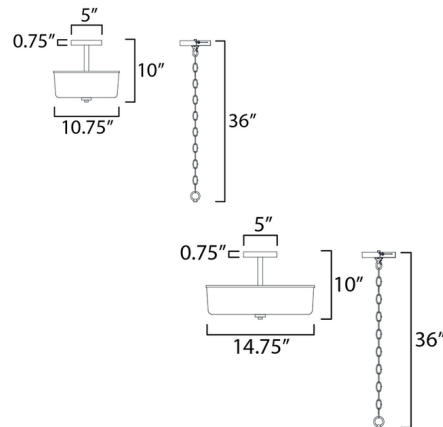

Lightology

lightology.com
866-954-4489
07-04-26

Project: _____

Company: _____

Location: _____ Fixture Type: _____

SPEC #: **MAX1547292**

Approved On: _____ Approved By: _____

Fuller Convertible Semi Flush Ceiling Light By Maxim Lighting

Description

Clean, confident, and versatile, Fuller pairs coordinating pendants and flush mounts to bring tailored simplicity to everyday spaces. A softly diffused glass drum is framed by crisp metal detailing for a balanced look that feels both modern and familiar. The design provides flexible solutions for kitchens, halls, and bedrooms. Streamlined silhouettes and timeless appeal deliver dependable style with metropolitan polish. Triac or ELV dimming.

Shown in black / clear

Specifications

| | |
|-------------------|----------------------------------|
| COLOR | Clear |
| BODY FINISH | Black |
| WATTAGE | 18W |
| DIMMER | Standard 120V |
| DIMENSIONS | 10.75"W x 10"H |
| BULB NOT INCLUDED | 2 x A19/Medium (E26)/9W/120V LED |