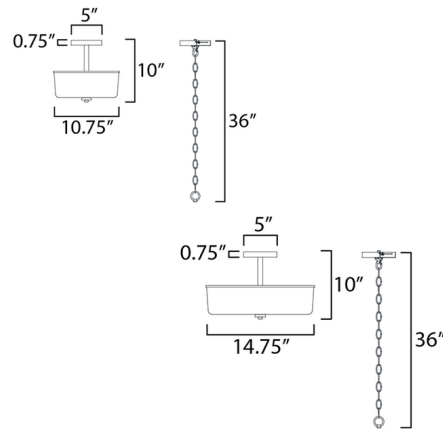

Lightology

lightology.com
866-954-4489
07-04-26

Project: _____

Company: _____

Location: _____ Fixture Type: _____

SPEC #: **MAX1547292**

Approved On: _____ Approved By: _____

Fuller Convertible Semi Flush Ceiling Light By Maxim Lighting

Description

Clean, confident, and versatile, Fuller pairs coordinating pendants and flush mounts to bring tailored simplicity to everyday spaces. A softly diffused glass drum is framed by crisp metal detailing for a balanced look that feels both modern and familiar. The design provides flexible solutions for kitchens, halls, and bedrooms. Streamlined silhouettes and timeless appeal deliver dependable style with metropolitan polish. Triac or ELV dimming.

Shown in black / clear

Specifications

COLOR	Clear
BODY FINISH	Black
WATTAGE	18W
DIMMER	Standard 120V
DIMENSIONS	10.75"W x 10"H
BULB NOT INCLUDED	2 x A19/Medium (E26)/9W/120V LED

CLICK TO VIEW PRODUCT

Notes: