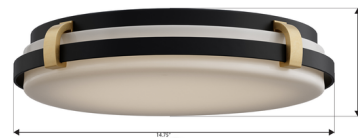

Specifications

COLOR Etched Opal
BODY FINISH Dark Matte Black / Legacy Brass
WATTAGE 30W
DIMMER Low Voltage Electronic
DIMENSIONS 14.75"W x 2.75"H
INTEGRATED LED MODULE 1 x LED/30W/120V LED

Technical Information

LAMP LIFE 30000 hours
COLOR RENDERING 90 CRI
LAMP COLOR CCT Select
LUMENS/WATT 46.20
LUMINOUS FLUX 1386 lumens

Shown in dark matte black / legacy brass / etched opal

CLICK TO VIEW PRODUCT

Notes: