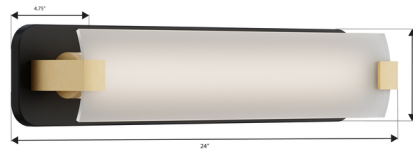

### Specifications

COLOR . . . . . Etched White  
BODY FINISH . . . . . Dark Matte Black / Legacy Brass  
WATTAGE . . . . . 24W  
DIMMER . . . . . Low Voltage Electronic  
DIMENSIONS . . . . . 24"W x 5"H x 4.75"D  
INTEGRATED LED MODULE . . . . . 1 x LED/24W/120V LED