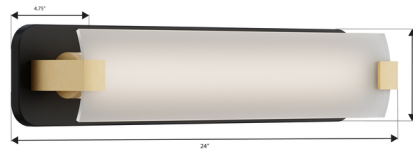

Specifications

COLOR Etched White
BODY FINISH Dark Matte Black / Legacy Brass
WATTAGE 24W
DIMMER Low Voltage Electronic
DIMENSIONS 24"W x 5"H x 4.75"D
INTEGRATED LED MODULE 1 x LED/24W/120V LED

Technical Information