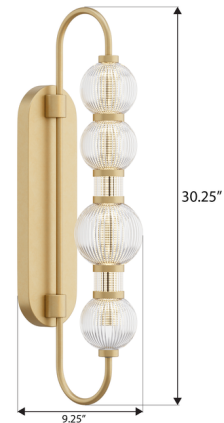

## Cordel Wall Sconce

By Minka Lavery

### Description

Bring modern elegance to your home with the Cordel Wall Sconce. Ideal for bathrooms, laundry rooms, and covered outdoor spaces.

### Specifications

COLOR . . . . . Clear Ribbed  
BODY FINISH . . . . . Legacy Brass  
WATTAGE . . . . . 40W  
DIMMER . . . . . Low Voltage Electronic  
DIMENSIONS . . . . . 5.25"W x 30.25"H x 9.25"D  
INTEGRATED LED MODULE . . . . . 1 x LED/40W/120-277V LED

### Technical Information

LAMP LIFE . . . . . 30000 hours  
COLOR RENDERING . . . . . 90 CRI  
LAMP COLOR . . . . . 3000K  
LUMENS/WATT . . . . . 45.60  
LUMINOUS FLUX . . . . . 1824 lumens

Shown in legacy brass / clear ribbed