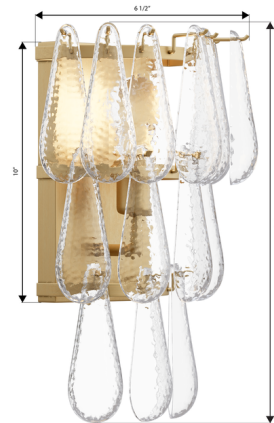

By Minka Lavery

Description

The Vionne Wall Sconce blends transitional lines with warm, inviting illumination with its clear dimpled glass teardrops. Ideal for bathrooms, laundry rooms, and covered outdoor spaces.

Shown in legacy brass / clear

Specifications

COLOR	Clear
BODY FINISH	Legacy Brass
WATTAGE	18W
DIMMER	Standard 120V
DIMENSIONS	8.5"W x 15"H x 6.5"D
BULB NOT INCLUDED	2 x B10/Candelabra (E12)/9W/120V LED

CLICK TO VIEW PRODUCT