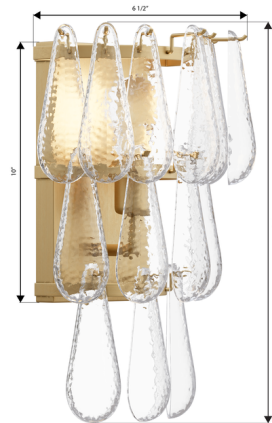

## Vionne Wall Sconce By Minka Lavery

### Description

The Vionne Wall Sconce blends transitional lines with warm, inviting illumination with its clear dimpled glass teardrops. Ideal for bathrooms, laundry rooms, and covered outdoor spaces.

### Specifications

COLOR	Clear
BODY FINISH	Legacy Brass
WATTAGE	18W
DIMMER	Standard 120V
DIMENSIONS	8.5"W x 15"H x 6.5"D
BULB NOT INCLUDED	2 x B10/Candelabra (E12)/9W/120V LED

CLICK TO VIEW PRODUCT

Notes: