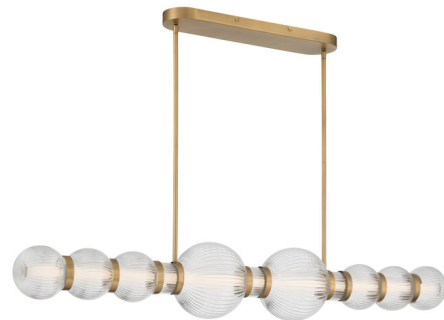

Lightology

lightology.com
866-954-4489
06-30-26

Project: _____

Company: _____

Location: _____ Fixture Type: _____

SPEC #: **MKL1547468**

Approved On: _____ Approved By: _____

Cordel Linear Chandelier

By Minka Lavery

Description

Thoughtfully detailed, the Cordel Linear Chandelier brings a touch of modern sophistication to your space. Ideal for bathrooms, laundry rooms, and covered outdoor spaces. Downrods included.

Specifications

COLOR	Clear Ribbed
BODY FINISH	Legacy Brass
WATTAGE	60W
DIMMER	Low Voltage Electronic
DIMENSIONS	50.25"L x 8"W x 8"H
INTEGRATED LED MODULE	1 x LED/60W/120-277V LED

Technical Information

PRODUCT DIMENSIONS	Min/Max Height: 14" / 50"
LAMP LIFE	30000 hours
COLOR RENDERING	.90 CRI
LAMP COLOR	.3000K
LUMENS/WATT	44.85
LUMINOUS FLUX	2691 lumens

Shown in legacy brass / clear ribbed

CLICK TO VIEW PRODUCT

Notes: