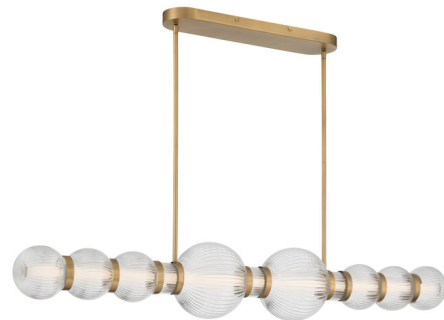

Lightology

lightology.com
866-954-4489
04-22-26

Project: _____

Company: _____

Location: _____ Fixture Type: _____

SPEC #: **MKL1547468**

Approved On: _____ Approved By: _____

Cordel Linear Chandelier

By Minka Lavery

Description

Thoughtfully detailed, the Cordel Linear Chandelier brings a touch of modern sophistication to your space. Ideal for bathrooms, laundry rooms, and covered outdoor spaces. Downrods included.

Specifications

COLOR Clear Ribbed
BODY FINISH Legacy Brass
WATTAGE 60W
DIMMER Low Voltage Electronic
DIMENSIONS 50.25"L x 8"W x 8"H
INTEGRATED LED MODULE 1 x LED/60W/120-277V LED

Technical Information

PRODUCT DIMENSIONS Min/Max Height: 14" / 50"
LAMP LIFE 30000 hours
COLOR RENDERING 90 CRI
LAMP COLOR 3000K
LUMENS/WATT 44.85
LUMINOUS FLUX 2691 lumens

Shown in legacy brass / clear ribbed

CLICK TO VIEW PRODUCT

Notes: