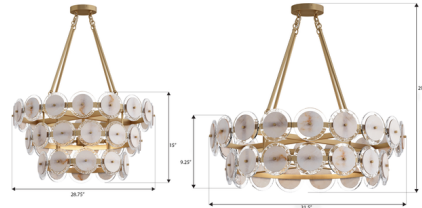

Lightology

lightology.com
866-954-4489
04-24-26

Project: _____

Company: _____

Location: _____ Fixture Type: _____

SPEC #: **MKL1547480**

Approved On: _____ Approved By: _____

Kintrel Pendant By Minka Lavery

Description

Thoughtfully detailed with stunning glass disks, the Kintrel Pendant brings a touch of modern sophistication to your space. Downrods included. The 31.5 inch option is two tiered while the others are three tiered fixtures.

Shown in legacy brass / alabaster

Specifications

COLOR	Alabaster
BODY FINISH	Legacy Brass
WATTAGE	36W
DIMMER	Standard 120V
DIMENSIONS	28.75"W x 15"H
BULB NOT INCLUDED	4 x B10/Candelabra (E12)/9W/120V LED