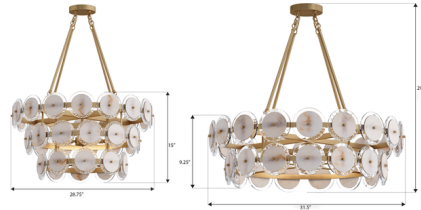

Description

Thoughtfully detailed with stunning glass disks, the Kintrel Pendant brings a touch of modern sophistication to your space. Downrods included. The 31.5 inch option is two tiered while the others are three tiered fixtures.

Specifications

COLOR Alabaster
BODY FINISH Legacy Brass
WATTAGE 36W
DIMMER Standard 120V
DIMENSIONS 28.75"W x 15"H
BULB NOT INCLUDED 4 x B10/Candelabra (E12)/9W/120V LED

Shown in legacy brass / alabaster