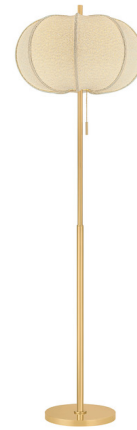

Lightology

lightology.com
866-954-4489
07-01-26

Project: _____

Company: _____

Location: _____ Fixture Type: _____

SPEC #: **MTZ1547483**

Approved On: _____ Approved By: _____

Alexandra Floor Lamp

By Mitzi

Description

The Alexandra Floor Lamp designed by Hilary Matt features an aged brass finish and is topped with a textured linen shade. This lamp balances modern simplicity with timeless elegance and provides a soft glow suitable for living rooms, bedrooms, or reading nooks. On/Off pull chain.

Shown in aged brass / textured linen

Specifications

COLOR	Textured Linen
BODY FINISH	Aged Brass
WATTAGE	15W
DIMMER	N/A
DIMENSIONS	20"W x 64"H
BULB NOT INCLUDED	1 x A19/Medium (E26)/15W/120V LED
COUNTRY OF ORIGIN	Viet Nam