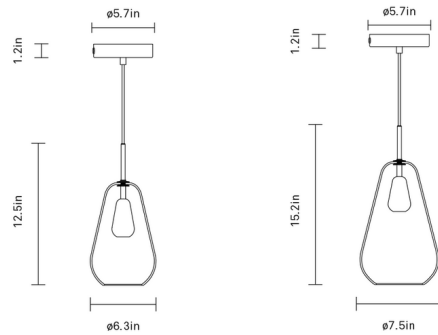

Shown in nordic gold / opal

Specifications

COLOR	Opal
BODY FINISH	Nordic Gold
WATTAGE	7W
DIMMER	Standard 120V
DIMENSIONS	6.3"W x 12.52"H
BULB NOT INCLUDED	1 x JCD/G9/7W/120V LED
COUNTRY OF ORIGIN	Sweden