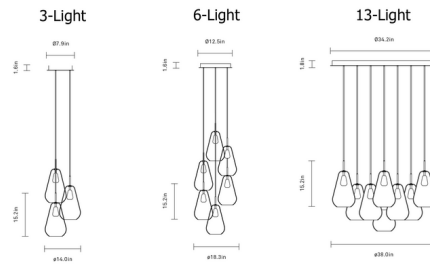

### Specifications

COLOR . . . . . Gold  
 BODY FINISH . . . . . Nordic Gold  
 WATTAGE . . . . . 75W  
 DIMMER . . . . . Standard 120V  
 DIMENSIONS . . . . . 13.98"W x 15.24"H  
 BULB NOT INCLUDED . . . . . 3 x B10/Candelabra (E12)/25W/120V LED  
 COUNTRY OF ORIGIN . . . . . Sweden