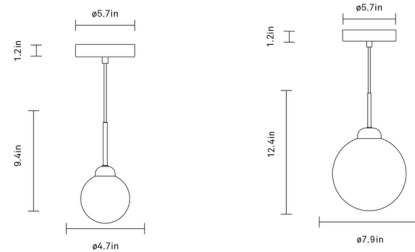

Description

The Apiales Pendant offers a refined, simple design that will complement any space with its clean, geometric lines. The opal glass globe spreads pleasantly diffused light in all directions, while the minimalist metal cap and stem accentuate the design with an understated accent.

Shown in brushed brass / opal

Specifications

COLOR	Opal
BODY FINISH	Brushed Brass
WATTAGE	5W
DIMMER	Standard 120V
DIMENSIONS	4.72"W x 9.45"H
BULB NOT INCLUDED	1 x JCD/G9/5W/120V LED
COUNTRY OF ORIGIN	China