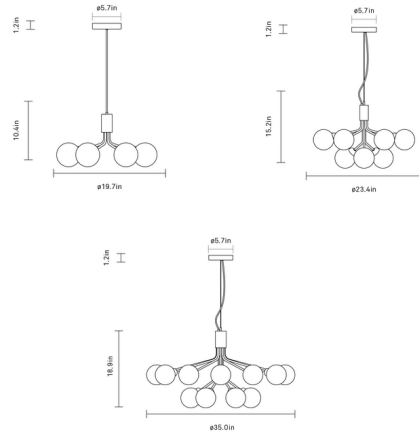

By Nuura

Description

The Apiales Chandelier features an array of branching metal arms, each capped by a mouth-blown glass globe for a clean-lined, balanced look. The globes are available in smooth tinted or Opal glass for even light distribution, or textured optic glass for a more decorative touch. Note: Gold and Smoked Black tinted glass options are not available in 19.7 inch size.

Shown in satin black / satin black / opal

Specifications

COLOR	Satin Black / Opal
BODY FINISH	Satin Black
WATTAGE	30W
DIMMER	Standard 120V
DIMENSIONS	19.69"W x 10.35"H
BULB NOT INCLUDED	6 x JCD/G9/5W/120V LED
COUNTRY OF ORIGIN	China