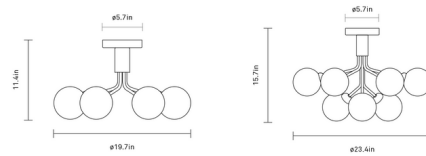

By Nuura

Description

The Apiales Ceiling Light features an array of branching metal arms, each capped by a mouth-blown glass globe for a clean-lined, balanced look. The globes are available in smooth tinted or Opal glass for even light distribution, or textured optic glass for a more decorative touch. Note: Gold and Smoked Black tinted glass options are not available in 19.7 inch size.

Shown in brushed brass / optic gold

Specifications

COLOR	Optic Gold
BODY FINISH	Brushed Brass
WATTAGE	30W
DIMMER	Standard 120V
DIMENSIONS	19.69"W x 11.42"H
BULB NOT INCLUDED	6 x JCD/G9/5W/120V LED
COUNTRY OF ORIGIN	China