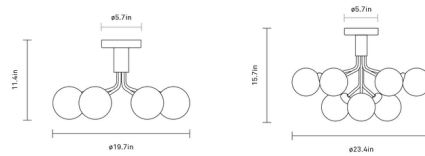

Description

The Apiales Ceiling Light features an array of branching metal arms, each capped by a mouth-blown glass globe for a clean-lined, balanced look. The globes are available in smooth tinted or Opal glass for even light distribution, or textured optic glass for a more decorative touch. Note: Gold and Smoked Black tinted glass options are not available in 19.7 inch size.

Shown in brushed brass / optic gold

Specifications

COLOR Optic Gold
BODY FINISH Brushed Brass
WATTAGE 30W
DIMMER Standard 120V
DIMENSIONS 19.69"W x 11.42"H
BULB NOT INCLUDED 6 x JCD/G9/5W/120V LED
COUNTRY OF ORIGIN China