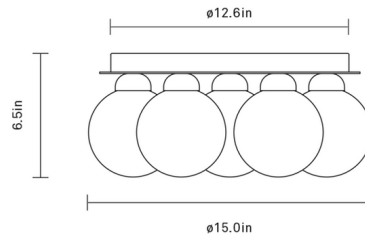

### Specifications

COLOR	Optic Gold
BODY FINISH	Brushed Brass
WATTAGE	35W
DIMMER	Standard 120V
DIMENSIONS	14.96"W x 6.5"H
BULB NOT INCLUDED	7 x JCD/G9/5W/120V LED
COUNTRY OF ORIGIN	China

CLICK TO VIEW PRODUCT