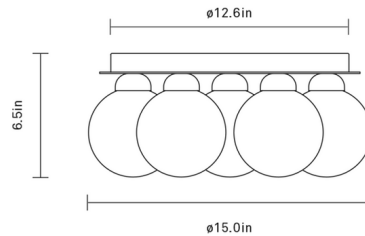

Shown in brushed brass / optic gold

Specifications

COLOR	Optic Gold
BODY FINISH	Brushed Brass
WATTAGE	35W
DIMMER	Standard 120V
DIMENSIONS	14.96"W x 6.5"H
BULB NOT INCLUDED	7 x JCD/G9/5W/120V LED
COUNTRY OF ORIGIN	China