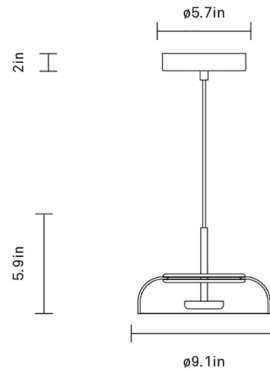

CLICK TO VIEW PRODUCT

Notes: