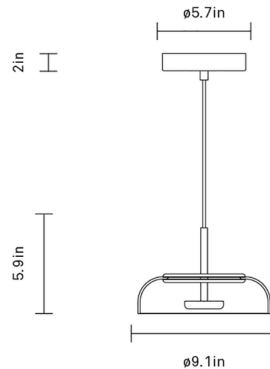

Description

The Blossi Pendant showcases the refined simplicity of Nordic design with its elegant glass dome shade. The shade is paired with a custom designed LED disc that provides soft, indirect lighting with minimal unpleasant glare. ELV (trailing edge) dimmable.

Specifications

| | |
|-----------------------|------------------------|
| COLOR | Clear |
| BODY FINISH | Nordic Gold |
| WATTAGE | 6W |
| DIMMER | Low Voltage Electronic |
| DIMENSIONS | 9.06"W x 5.91"H |
| INTEGRATED LED MODULE | 1 x LED/6W/120V LED |
| COUNTRY OF ORIGIN | China |

Technical Information

| | |
|-----------------|------------|
| COLOR RENDERING | 90 CRI |
| LAMP COLOR | 2700K |
| LUMENS/WATT | 42.17 |
| LUMINOUS FLUX | 253 lumens |

Shown in nordic gold / clear

CLICK TO VIEW PRODUCT