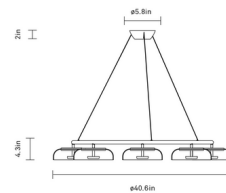

Lightology

lightology.com
866-954-4489
04-20-26

Project: _____

Company: _____

Location: _____ Fixture Type: _____

SPEC #: **NUU1547551**

Approved On: _____ Approved By: _____

Blossi Chandelier By Nuura

Description

The Blossi Chandelier showcases the refined simplicity of Nordic design with its grouping of elegant glass dome shades suspended from a sleek metal ring. Each shade is paired with a custom designed LED disc that provides soft, indirect lighting with minimal unpleasant glare. ELV (trailing edge) dimmable.

Specifications

COLOR . . . . . Clear
BODY FINISH . . . . . Nordic Gold
WATTAGE 132W
DIMMER . . . . . Low Voltage Electronic
DIMENSIONS . . . . . 31.42"W x 4.33"H
INTEGRATED LED MODULE . . . . . 6 x LED/22W/120V LED
COUNTRY OF ORIGIN . . . . . China

Technical Information

COLOR RENDERING . . . . . 90 CRI
LAMP COLOR 2700K
LUMENS/WATT 44.73
LUMINOUS FLUX . . . . . 984 lumens

Notes:

Shown in nordic gold / clear

CLICK TO VIEW PRODUCT