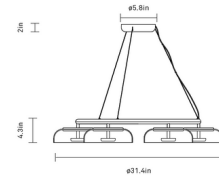

Shown in nordic gold / clear