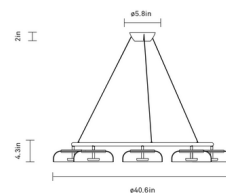

Lightology

lightology.com
866-954-4489
06-05-26

Project: _____

Company: _____

Location: _____ Fixture Type: _____

SPEC #: **NUU1547551**

Approved On: _____ Approved By: _____

Blossi Chandelier

By Nuura

Description

The Blossi Chandelier showcases the refined simplicity of Nordic design with its grouping of elegant glass dome shades suspended from a sleek metal ring. Each shade is paired with a custom designed LED disc that provides soft, indirect lighting with minimal unpleasant glare. ELV (trailing edge) dimmable.

Specifications

COLOR	Clear
BODY FINISH	Nordic Gold
WATTAGE	132W
DIMMER	Low Voltage Electronic
DIMENSIONS	31.42"W x 4.33"H
INTEGRATED LED MODULE	6 x LED/22W/120V LED
COUNTRY OF ORIGIN	China

Technical Information

COLOR RENDERING	90 CRI
LAMP COLOR	2700K
LUMENS/WATT	44.73
LUMINOUS FLUX	984 lumens

Shown in nordic gold / clear

CLICK TO VIEW PRODUCT

Notes: