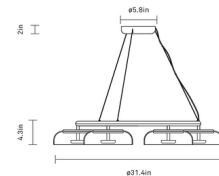

Shown in nordic gold / clear