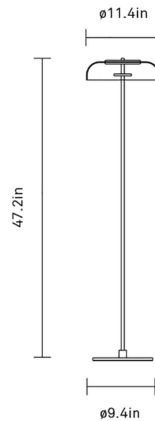

CLICK TO VIEW PRODUCT

Notes: