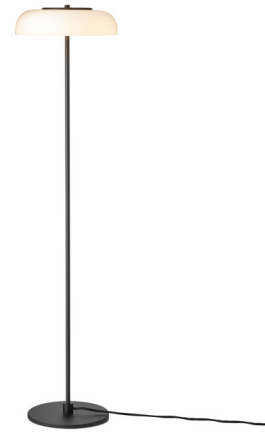

Lightology

lightology.com
866-954-4489
04-25-26

Project: _____

Company: _____

Location: _____ Fixture Type: _____

SPEC #: **NUU1547553**

Approved On: _____ Approved By: _____

Blossi Floor Lamp By Nuura

Description

The Blossi Floor Lamp showcases the refined simplicity of Nordic design with its elegant glass dome shade. The shade is paired with a custom designed LED disc that provides soft, indirect lighting with minimal unpleasant glare. Blossi is available in Nordic Gold with a Clear shade or Black with an Opal shade. Dimmer switch located on cord.

Specifications

COLOR	Opal
BODY FINISH	Black
WATTAGE	4W
DIMMER	Included
DIMENSIONS	11.42"W x 47.24"H
INTEGRATED LED MODULE	1 x LED/4W/120V LED
COUNTRY OF ORIGIN	China

Technical Information

PRODUCT DIMENSIONS	Cord Length: 84"
COLOR RENDERING	.90 CRI
LAMP COLOR	2700K
LUMENS/WATT	97.00
LUMINOUS FLUX	388 lumens

Shown in black / opal

CLICK TO VIEW PRODUCT

Notes: