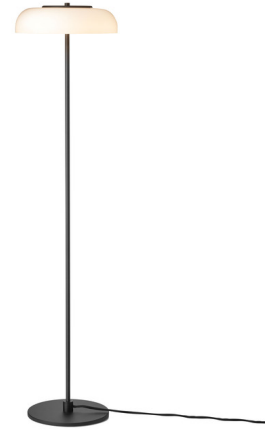

Lightology

lightology.com
866-954-4489
07-06-26

Project: _____

Company: _____

Location: _____ Fixture Type: _____

SPEC #: **NUU1547553**

Approved On: _____ Approved By: _____

Blossi Floor Lamp By Nuura

Description

The Blossi Floor Lamp showcases the refined simplicity of Nordic design with its elegant glass dome shade. The shade is paired with a custom designed LED disc that provides soft, indirect lighting with minimal unpleasant glare. Blossi is available in Nordic Gold with a Clear shade or Black with an Opal shade. Dimmer switch located on cord.

Specifications

COLOR	Opal
BODY FINISH	Black
WATTAGE	4W
DIMMER	Included
DIMENSIONS	11.42"W x 47.24"H
INTEGRATED LED MODULE	1 x LED/4W/120V LED
COUNTRY OF ORIGIN	China

Technical Information

PRODUCT DIMENSIONS	Cord Length: 84"
COLOR RENDERING	.90 CRI
LAMP COLOR	2700K
LUMENS/WATT	97.00
LUMINOUS FLUX	388 lumens

Shown in black / opal

CLICK TO VIEW PRODUCT

Notes: