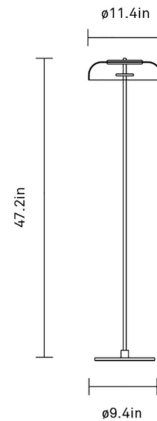

CLICK TO VIEW PRODUCT

Notes: