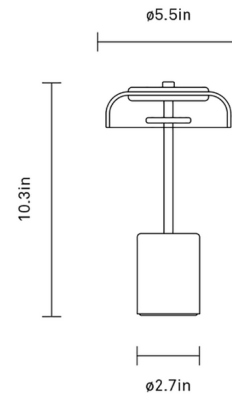

CLICK TO VIEW PRODUCT

Notes: