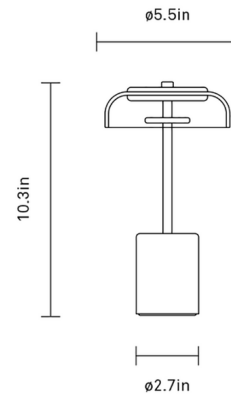

CLICK TO VIEW PRODUCT

Notes: