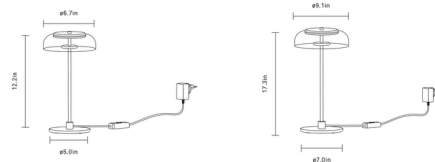

CLICK TO VIEW PRODUCT

Notes: