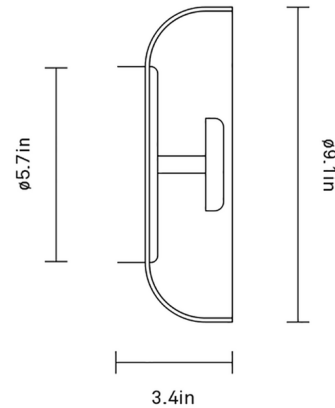

CLICK TO VIEW PRODUCT

Notes: