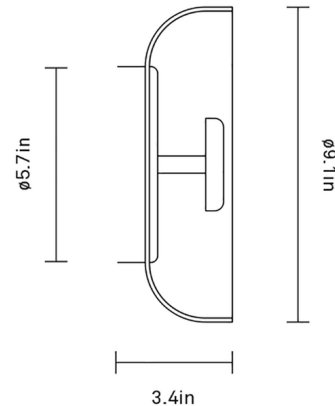

CLICK TO VIEW PRODUCT

Notes: