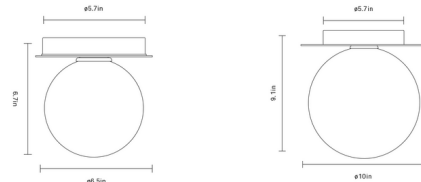

By Nuura

Description

The Liila Wall / Ceiling Light is a versatile addition to any space with its refined spherical silhouette. The mouth-blown glass globe is available in Opal for a gentle, evenly diffused glow or Optic Clear textured glass for a dazzling, decorative look.

Shown in nordic gold / opal

Specifications

| | |
|-------------------|--------------------------|
| COLOR | Opal |
| BODY FINISH | Nordic Gold |
| WATTAGE | 8.5W |
| DIMMER | Standard 120V |
| DIMENSIONS | 10.04"W x 10"H x 9.06"D |
| BULB NOT INCLUDED | 1 x JCD/G9/8.5W/120V LED |
| COUNTRY OF ORIGIN | China |