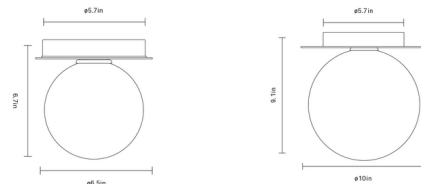

By Nuura

Description

The Liila Wall / Ceiling Light is a versatile addition to any space with its refined spherical silhouette. The mouth-blown glass globe is available in Opal for a gentle, evenly diffused glow or Optic Clear textured glass for a dazzling, decorative look.

Shown in nordic gold / opal

Specifications

COLOR	Opal
BODY FINISH	Nordic Gold
WATTAGE	8.5W
DIMMER	Standard 120V
DIMENSIONS	10.04"W x 10"H x 9.06"D
BULB NOT INCLUDED	1 x JCD/G9/8.5W/120V LED
COUNTRY OF ORIGIN	China