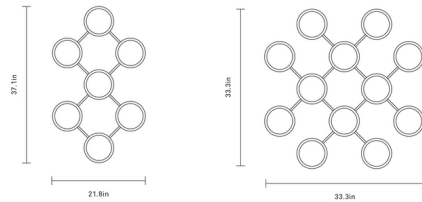

Description

The Liila Multi Light Wall Sconce features a grouping of mouth-blown spherical glass shades linked together in a grid composition. The glass globes are available in Opal for a gentle, evenly diffused glow or Optic Clear textured glass for a dazzling, decorative look.

Shown in nordic gold / optic clear

Specifications

COLOR Optic Clear
BODY FINISH Nordic Gold
WATTAGE 59.5W
DIMMER Standard 120V
DIMENSIONS 37.1"W x 21.81"H x 6.69"D
BULB NOT INCLUDED 7 x JCD/G9/8.5W/120V LED
COUNTRY OF ORIGIN China