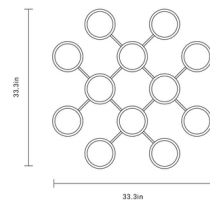

By Nuura

Description

The Liila Multi Light Wall Sconce features a grouping of mouth-blown spherical glass shades linked together in a grid composition. The glass globes are available in Opal for a gentle, evenly diffused glow or Optic Clear textured glass for a dazzling, decorative look.

Shown in nordic gold / optic clear

Specifications

COLOR	Optic Clear
BODY FINISH	Nordic Gold
WATTAGE	59.5W
DIMMER	Standard 120V
DIMENSIONS	37.1"W x 21.81"H x 6.69"D
BULB NOT INCLUDED	7 x JCD/G9/8.5W/120V LED
COUNTRY OF ORIGIN	China