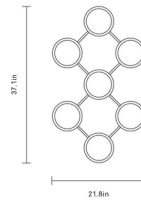

By Nuura

Description

The Liila Multi Light Wall Sconce features a grouping of mouth-blown spherical glass shades linked together in a grid composition. The glass globes are available in Opal for a gentle, evenly diffused glow or Optic Clear textured glass for a dazzling, decorative look.

Shown in nordic gold / optic clear

Specifications

COLOR	Optic Clear
BODY FINISH	Nordic Gold
WATTAGE	59.5W
DIMMER	Standard 120V
DIMENSIONS	37.1"W x 21.81"H x 6.69"D
BULB NOT INCLUDED	7 x JCD/G9/8.5W/120V LED
COUNTRY OF ORIGIN	China