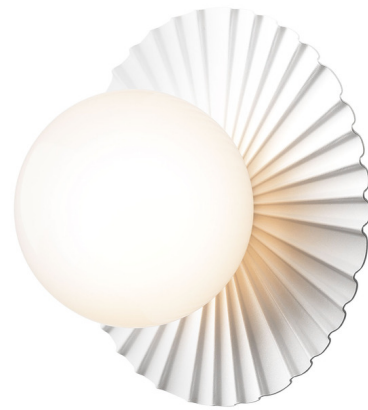

Lightology

lightology.com
866-954-4489
07-01-26

Project: _____

Company: _____

Location: _____ Fixture Type: _____

SPEC #: **NUU1547602**

Approved On: _____ Approved By: _____

Liila Muuse Wall / Ceiling Light By Nuura

Description

The Liila Muuse Wall / Ceiling Light pairs an opal glass sphere with a pleated, powder-coated metal backplate for an elegant look reminiscent of a flower. Liila can be installed on the wall or ceiling and is suitable for damp locations, making it a versatile addition to any space.

Shown in white / opal

Specifications

COLOR	Opal
BODY FINISH	White
WATTAGE	8.5W
DIMMER	Standard 120V
DIMENSIONS	7.87"W x 7.87"H x 5.94"D
BULB NOT INCLUDED	1 x JCD/G9/8.5W/120V LED
COUNTRY OF ORIGIN	China