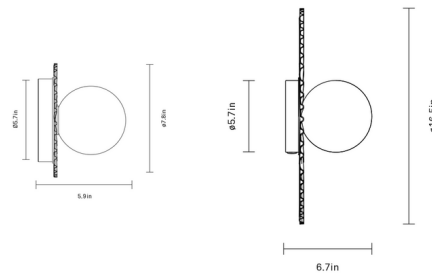

Description

The Liila Muuse Wall / Ceiling Light pairs an opal glass sphere with a pleated, powder-coated metal backplate for an elegant look reminiscent of a flower. Liila can be installed on the wall or ceiling and is suitable for damp locations, making it a versatile addition to any space.

Shown in white / opal

Specifications

COLOR	Opal
BODY FINISH	White
WATTAGE	8.5W
DIMMER	Standard 120V
DIMENSIONS	7.87"W x 7.87"H x 5.94"D
BULB NOT INCLUDED	1 x JCD/G9/8.5W/120V LED
COUNTRY OF ORIGIN	China