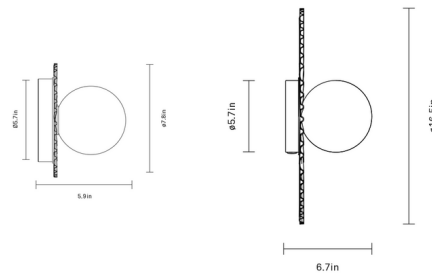

By Nuura

Description

The Liila Muuse Wall / Ceiling Light pairs an opal glass sphere with a pleated, powder-coated metal backplate for an elegant look reminiscent of a flower. Liila can be installed on the wall or ceiling and is suitable for damp locations, making it a versatile addition to any space.

Shown in white / opal

Specifications

COLOR	Opal
BODY FINISH	White
WATTAGE	8.5W
DIMMER	Standard 120V
DIMENSIONS	7.87"W x 7.87"H x 5.94"D
BULB NOT INCLUDED	1 x JCD/G9/8.5W/120V LED
COUNTRY OF ORIGIN	China