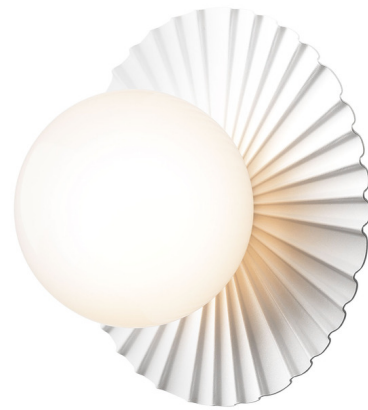

Lightology

lightology.com
866-954-4489
04-22-26

Project: _____

Company: _____

Location: _____ Fixture Type: _____

SPEC #: **NUU1547602**

Approved On: _____ Approved By: _____

Liila Muuse Wall / Ceiling Light

By Nuura

Description

The Liila Muuse Wall / Ceiling Light pairs an opal glass sphere with a pleated, powder-coated metal backplate for an elegant look reminiscent of a flower. Liila can be installed on the wall or ceiling and is suitable for damp locations, making it a versatile addition to any space.

Shown in white / opal

Specifications

COLOR	Opal
BODY FINISH	White
WATTAGE	8.5W
DIMMER	Standard 120V
DIMENSIONS	7.87"W x 7.87"H x 5.94"D
BULB NOT INCLUDED	1 x JCD/G9/8.5W/120V LED
COUNTRY OF ORIGIN	China