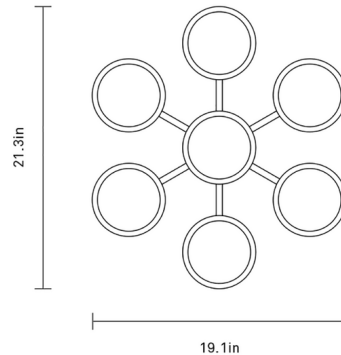

Description

The Liila Star Wall / Ceiling Light features a grouping of mouth-blown spherical glass shades linked together in a star-shaped composition. The glass globes are available in Opal for a gentle, evenly diffused glow or Optic Clear textured glass for a dazzling, decorative look.

Shown in nordic gold / opal

Specifications

COLOR	Opal
BODY FINISH	Nordic Gold
WATTAGE	8.5W
DIMMER	Standard 120V
DIMENSIONS	19.13"W x 21.3"H x 5.87"D
BULB NOT INCLUDED	1 x JCD/G9/8.5W/120V LED
COUNTRY OF ORIGIN	China