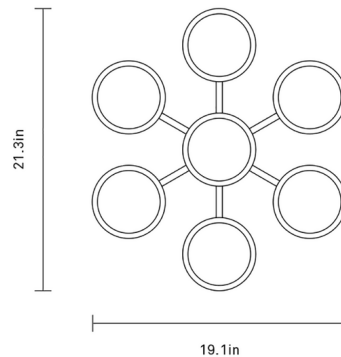

Description

The Liila Star Wall / Ceiling Light features a grouping of mouth-blown spherical glass shades linked together in a star-shaped composition. The glass globes are available in Opal for a gentle, evenly diffused glow or Optic Clear textured glass for a dazzling, decorative look.

Shown in nordic gold / opal

Specifications

COLOR	Opal
BODY FINISH	Nordic Gold
WATTAGE	8.5W
DIMMER	Standard 120V
DIMENSIONS	19.13"W x 21.3"H x 5.87"D
BULB NOT INCLUDED	1 x JCD/G9/8.5W/120V LED
COUNTRY OF ORIGIN	China