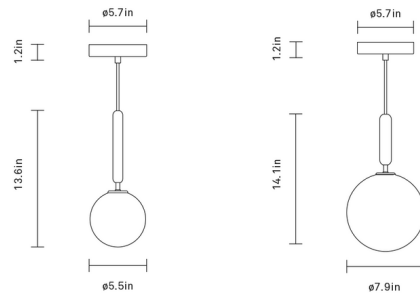

### Specifications

COLOR . . . . . Optic Clear  
BODY FINISH . . . . . Rock Grey  
WATTAGE . . . . . 7W  
DIMMER . . . . . Standard 120V  
DIMENSIONS . . . . . 5.51"W x 13.58"H  
BULB NOT INCLUDED . . . . . 1 x JCD/G9/7W/120V LED  
COUNTRY OF ORIGIN . . . . . Sweden