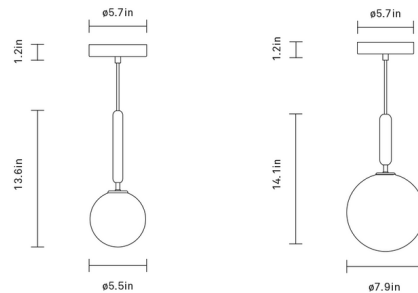

### Specifications

COLOR	Optic Clear
BODY FINISH	Rock Grey
WATTAGE	7W
DIMMER	Standard 120V
DIMENSIONS	5.51"W x 13.58"H
BULB NOT INCLUDED	1 x JCD/G9/7W/120V LED
COUNTRY OF ORIGIN	Sweden

CLICK TO VIEW PRODUCT