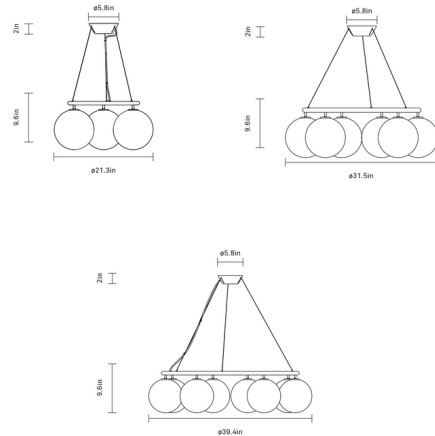

Shown in brass / opal

Specifications

COLOR	Opal
BODY FINISH	Brass
WATTAGE	21W
DIMMER	Standard 120V
DIMENSIONS	21.34"W x 9.65"H
BULB NOT INCLUDED	3 x JCD/G9/7W/120V LED
COUNTRY OF ORIGIN	Sweden

CLICK TO VIEW PRODUCT