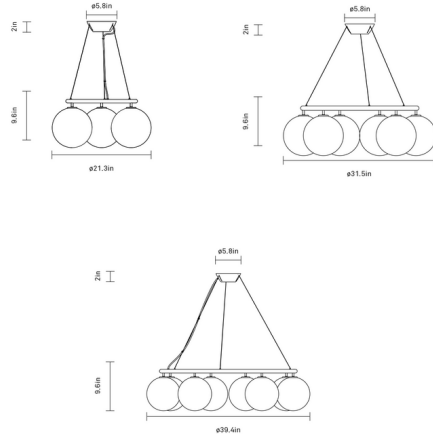

Shown in brass / opal

Specifications

COLOR	Opal
BODY FINISH	Brass
WATTAGE	21W
DIMMER	Standard 120V
DIMENSIONS	21.34"W x 9.65"H
BULB NOT INCLUDED	3 x JCD/G9/7W/120V LED
COUNTRY OF ORIGIN	Sweden

CLICK TO VIEW PRODUCT