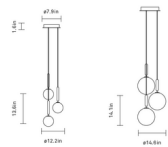

Lightology

lightology.com
866-954-4489
04-20-26

Project: _____

Company: _____

Location: _____ Fixture Type: _____

SPEC #: **NUU1547632**

Approved On: _____ Approved By: _____

Miira Multi Light Pendant By Nuura

Description

The Miira Multi Light Pendant offers a refined, versatile look with its grouping of glass globe diffusers. The glass is available in small and large sizes with smooth Opal for an evenly diffused glow or textured Clear Optic for a dazzling array of decorative reflections.

Specifications

COLOR . . . . . Optic Clear
BODY FINISH . . . . . Brass
WATTAGE 21W
DIMMER . . . . . Standard 120V
DIMENSIONS . . . . . 14.57"W x 14.09"H
BULB NOT INCLUDED . . . . . 3 x JCD/G9/7W/120V LED
COUNTRY OF ORIGIN . . . . . Sweden

3-Light

CLICK TO VIEW PRODUCT

Notes: