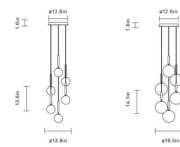

Specifications

COLOR Optic Clear
 BODY FINISH Brass
 WATTAGE 21W
 DIMMER Standard 120V
 DIMENSIONS 14.57"W x 14.09"H
 BULB NOT INCLUDED 3 x JCD/G9/7W/120V LED
 COUNTRY OF ORIGIN Sweden

Shown in brass / optic clear

3-Light

6-Light

13-Light

CLICK TO VIEW PRODUCT

Notes: