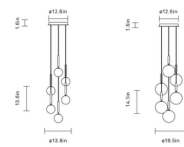

Specifications

COLOR Optic Clear
 BODY FINISH Brass
 WATTAGE 21W
 DIMMER Standard 120V
 DIMENSIONS 14.57"W x 14.09"H
 BULB NOT INCLUDED 3 x JCD/G9/7W/120V LED
 COUNTRY OF ORIGIN Sweden

Shown in brass / optic clear

3-Light

6-Light

13-Light

CLICK TO VIEW PRODUCT

Notes: