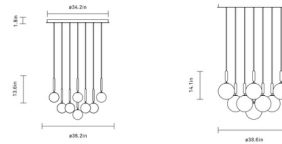

CLICK TO VIEW PRODUCT

Notes: