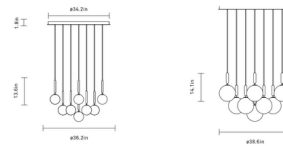

### Specifications

COLOR . . . . .	Optic Clear
BODY FINISH . . . . .	Rock Grey
WATTAGE . . . . .	21W
DIMMER . . . . .	Standard 120V
DIMENSIONS . . . . .	14.57"W x 14.09"H
BULB NOT INCLUDED . . . . .	3 x JCD/G9/7W/120V LED
COUNTRY OF ORIGIN . . . . .	Sweden