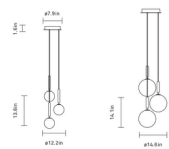

Lightology

lightology.com
866-954-4489
05-24-26

Project: _____

Company: _____

Location: _____ Fixture Type: _____

SPEC #: **NUU1547634**

Approved On: _____ Approved By: _____

Miira Multi Light Pendant

By Nuura

Description

The Miira Multi Light Pendant offers a refined, versatile look with its grouping of glass globe diffusers. The glass is available in small and large sizes with smooth Opal for an evenly diffused glow or textured Clear Optic for a dazzling array of decorative reflections.

3-Light

Specifications

COLOR	Optic Clear
BODY FINISH	Rock Grey
WATTAGE	21W
DIMMER	Standard 120V
DIMENSIONS	14.57"W x 14.09"H
BULB NOT INCLUDED	3 x JCD/G9/7W/120V LED
COUNTRY OF ORIGIN	Sweden

CLICK TO VIEW PRODUCT

Notes: