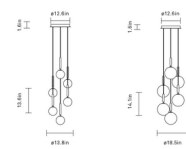

6-Light

13-Light