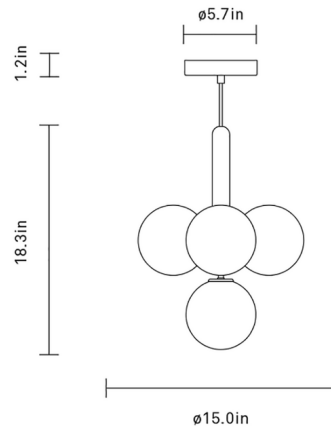

By Nuura

Description

The Miira 4 Pendant offers a refined, versatile look with its glass globe diffusers supported by a sleek vertical stem. The glass is available in smooth Opal for an evenly diffused glow or textured Clear Optic for a dazzling array of decorative reflections.

Specifications

COLOR	Opal
BODY FINISH	Brass
WATTAGE	22.4W
DIMMER	Standard 120V
DIMENSIONS	14.96"W x 18.31"H
BULB NOT INCLUDED	4 x JCD/G9/5.6W/120V LED
COUNTRY OF ORIGIN	Sweden

Shown in brass / opal

CLICK TO VIEW PRODUCT