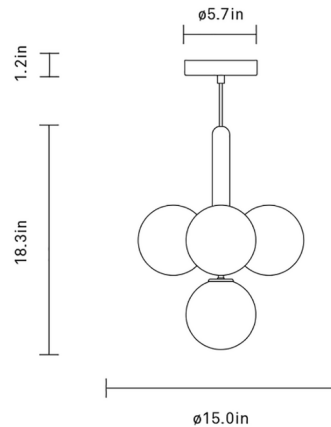

### Description

The Miira 4 Pendant offers a refined, versatile look with its glass globe diffusers supported by a sleek vertical stem. The glass is available in smooth Opal for an evenly diffused glow or textured Clear Optic for a dazzling array of decorative reflections.

### Specifications

COLOR	Opal
BODY FINISH	Brass
WATTAGE	22.4W
DIMMER	Standard 120V
DIMENSIONS	14.96"W x 18.31"H
BULB NOT INCLUDED	4 x JCD/G9/5.6W/120V LED
COUNTRY OF ORIGIN	Sweden

Shown in brass / opal

CLICK TO VIEW PRODUCT