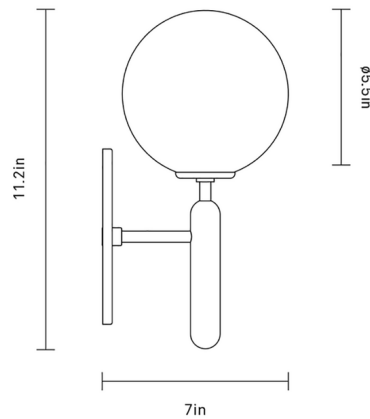

## Miira Wall Sconce By Nuura

### Description

The Miira Wall Sconce offers a refined, versatile look with its glass globe diffuser and sleek metal stem. The glass is available in smooth Opal for an evenly diffused glow, or textured Clear Optic for a dazzling array of decorative reflections.

### Specifications

COLOR	Opal
BODY FINISH	Rock Grey
WATTAGE	8.5W
DIMMER	N/A
DIMENSIONS	5.5"W x 11.22"H x 7"D
BULB NOT INCLUDED	1 x JCD/G9/8.5W/120V LED
COUNTRY OF ORIGIN	China

CLICK TO VIEW PRODUCT

Notes: