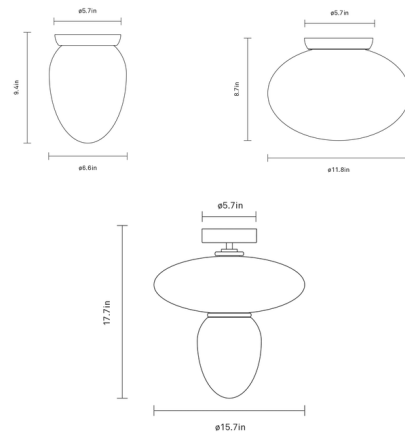

By Nuura

Description

The Rizzato Ceiling Light offers softly diffused all-around light with its hand-blown opal white glass shade. The fixture's smooth, organic silhouette will introduce a calming presence into any interior.

Shown in satin silver / opal

Specifications

COLOR	Opal
BODY FINISH	Satin Silver
WATTAGE	12W
DIMMER	Standard 120V
DIMENSIONS	6.7"W x 9.4"H x 6.7"D
BULB NOT INCLUDED	1 x T38/Medium (E26)/12W/120V LED
COUNTRY OF ORIGIN	China