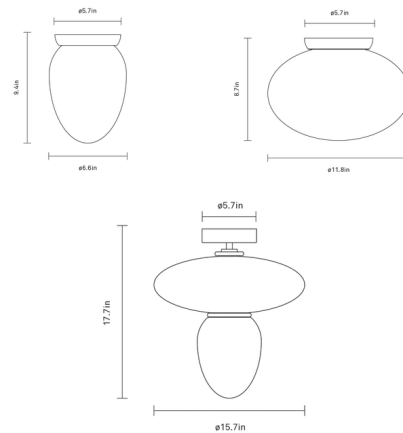

By Nuura

Description

The Rizzato Ceiling Light offers softly diffused all-around light with its hand-blown opal white glass shade. The fixture's smooth, organic silhouette will introduce a calming presence into any interior.

Shown in satin silver / opal

Specifications

COLOR	Opal
BODY FINISH	Satin Silver
WATTAGE	12W
DIMMER	Standard 120V
DIMENSIONS	6.7"W x 9.4"H x 6.7"D
BULB NOT INCLUDED	1 x T38/Medium (E26)/12W/120V LED
COUNTRY OF ORIGIN	China