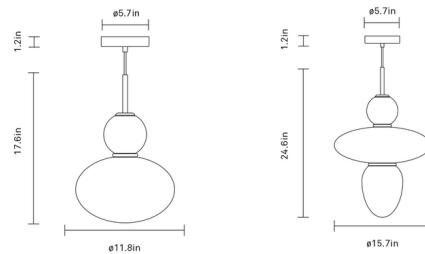

Description

The Rizzatto Pendant pairs an organically shaped, hand-blown opal glass shade with a clear optic glass globe to provide both softly diffused all-around light and a dazzling decorative accent. The glass pieces are arranged on a sleek metal stem for a vertical silhouette.

Shown in satin brass / opal

Specifications

COLOR	Opal
BODY FINISH	Satin Brass
WATTAGE	20W
DIMMER	Standard 120V
DIMENSIONS	11.81"W x 17.64"H
BULB NOT INCLUDED	1 x T38/Medium (E26)/20W/120V LED
COUNTRY OF ORIGIN	China