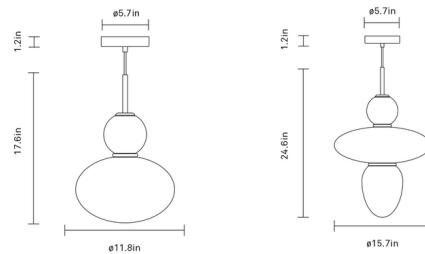

Specifications

COLOR	Opal
BODY FINISH	Satin Brass
WATTAGE	20W
DIMMER	Standard 120V
DIMENSIONS	11.81"W x 17.64"H
BULB NOT INCLUDED	1 x T38/Medium (E26)/20W/120V LED
COUNTRY OF ORIGIN	China

CLICK TO VIEW PRODUCT

Notes: