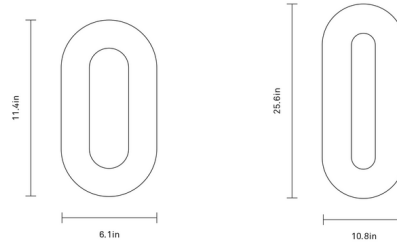

CLICK TO VIEW PRODUCT

Notes: