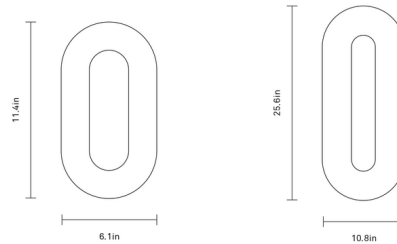

CLICK TO VIEW PRODUCT

Notes: