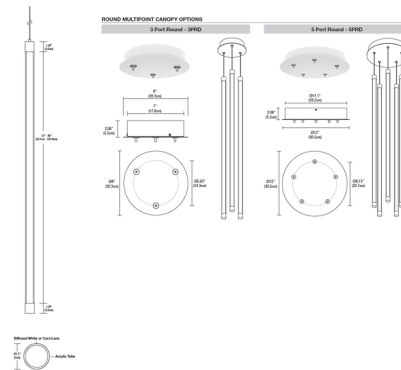

CLICK TO VIEW PRODUCT

Notes: