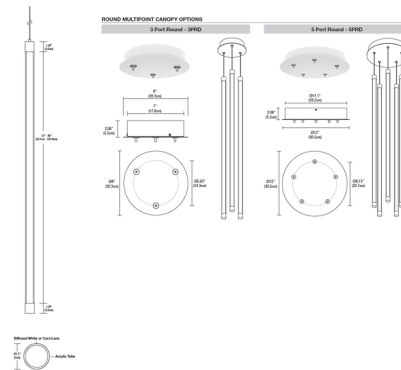

### Description

The Solina 360 Multipoint with Round Canopy is cylinder-shaped LED pendant with the choice between two versatile lens options: Diffused Rigid Tube for a modern neon glow aesthetic and Cora Weave Rigid Tube which showcases a textured glow with its woven cover. The 1.2 inch Diffused 360 degree lens and the Cora Weave 360 degree lens provide clean, uninterrupted illumination in all directions. Available with 5 or 7 watts per foot in 1 foot increments up to 8 feet in Static White color temperature options including Warm Dim (3000K-1800K) and a variety of finish options on a 3-port or 5-port round canopy. Includes 96 inch field-cutttable coaxial cable and power supply. NOTES: Warm Dim available in 5 watt option only. Satin Brass finish includes Black canopy and end caps. Matte White finish includes White canopy and end caps.

### Specifications

COLOR	Diffused Lens
BODY FINISH	Satin Nickel
WATTAGE	15W
DIMMER	Low Voltage Electronic
DIMENSIONS	8"W x 12"H
INTEGRATED LED MODULE	3 x LED/5W/120V LED

### Technical Information

PRODUCT DIMENSIONS	Adjustable Cable Length: 96"
LAMP LIFE	60000 hours
BEAM ANGLE	360°
COLOR RENDERING	95 CRI
LAMP COLOR	2700K
LUMENS/WATT	146.40
LUMINOUS FLUX	732 lumens

Shown in satin nickel / diffused lens