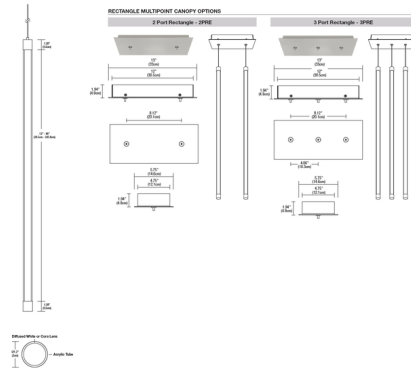

CLICK TO VIEW PRODUCT

Notes: