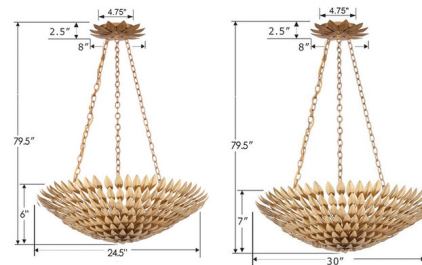

Description

The Broche Bowl Chandelier brings a tailored elegance to your interior space. The smooth petal inspired metal frame casts warm shadows across your room.

Specifications

COLOR N/A
 BODY FINISH Antique Gold
 WATTAGE 360W
 DIMMER Standard 120V
 DIMENSIONS 24"W x 6"H
 BULB NOT INCLUDED 6 x B10/Candelabra (E12)/60W/120V Incandescent
 OTHER BULB OPTIONS 6 x B10/Candelabra (E12)/120V LED
 COUNTRY OF ORIGIN China

Technical Information

PRODUCT DIMENSIONS Chain: 72"L

Shown in antique gold

CLICK TO VIEW PRODUCT

Notes: