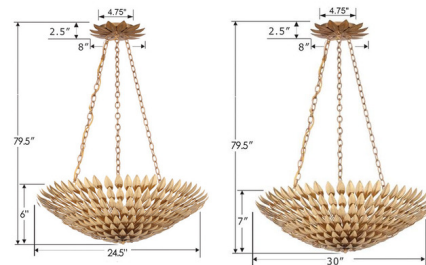

By Crystorama

Description

The Broche Bowl Chandelier brings a tailored elegance to your interior space. The smooth petal inspired metal frame casts warm shadows across your room.

Specifications

COLOR N/A
BODY FINISH Antique Gold
WATTAGE 360W
DIMMER Standard 120V
DIMENSIONS 24"W x 6"H
BULB NOT INCLUDED 6 x B10/Candelabra (E12)/60W/120V Incandescent
OTHER BULB OPTIONS 6 x B10/Candelabra (E12)/120V LED
COUNTRY OF ORIGIN China

Technical Information

PRODUCT DIMENSIONS Chain: 72"L

Shown in antique gold

CLICK TO VIEW PRODUCT

Notes: