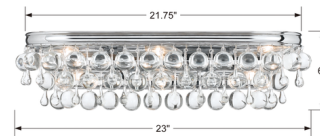

## Calypso Bathroom Vanity Light By Crystorama

### Description

The Calypso Bathroom Vanity Light adds a hint of glamour to your interior space. Cascades of clear crystal balls and teardrops beautifully reflect the light across your room.

Shown in polished chrome / clear

### Specifications

COLOR	Clear
BODY FINISH	Polished Chrome
WATTAGE	360W
DIMMER	Standard 120V
DIMENSIONS	23"W x 6"H x 6"D
BULB NOT INCLUDED	6 x B10/Candelabra (E12)/60W/120V Incandescent
OTHER BULB OPTIONS	6 x B10/Candelabra (E12)/120V LED
COUNTRY OF ORIGIN	China