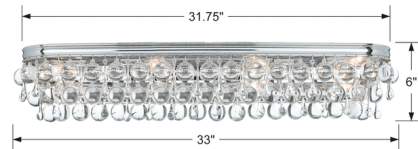

## Calypso Bathroom Vanity Light By Crystorama

### Description

The Calypso Bathroom Vanity Light adds a hint of glamour to your interior space. Cascades of clear crystal balls and teardrops beautifully reflect the light across your room.

Shown in polished chrome / clear

### Specifications

COLOR	Clear
BODY FINISH	Polished Chrome
WATTAGE	360W
DIMMER	Standard 120V
DIMENSIONS	23"W x 6"H x 6"D
BULB NOT INCLUDED	6 x B10/Candelabra (E12)/60W/120V Incandescent
OTHER BULB OPTIONS	6 x B10/Candelabra (E12)/120V LED
COUNTRY OF ORIGIN	China