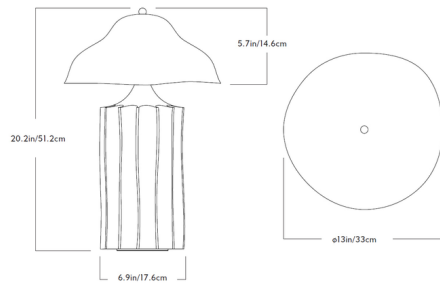

By Roll & Hill

Description

The Arbor Large Table Lamp is the culmination of Christopher Merchant's exploration of form and texture. The ceramic base is marked by broad, vertical ridges, giving the lamp weight and rhythm, with a bell-shaped shade that provides a soft balance. A dimmer switch is located on the cord.

Shown in lichen yellow ceramic

Specifications

COLOR	N/A
BODY FINISH	Lichen Yellow Ceramic
WATTAGE	10W
DIMMER	Included
DIMENSIONS	13"W x 20"H
INTEGRATED LED MODULE	1 x LED/10W/120V LED

Technical Information